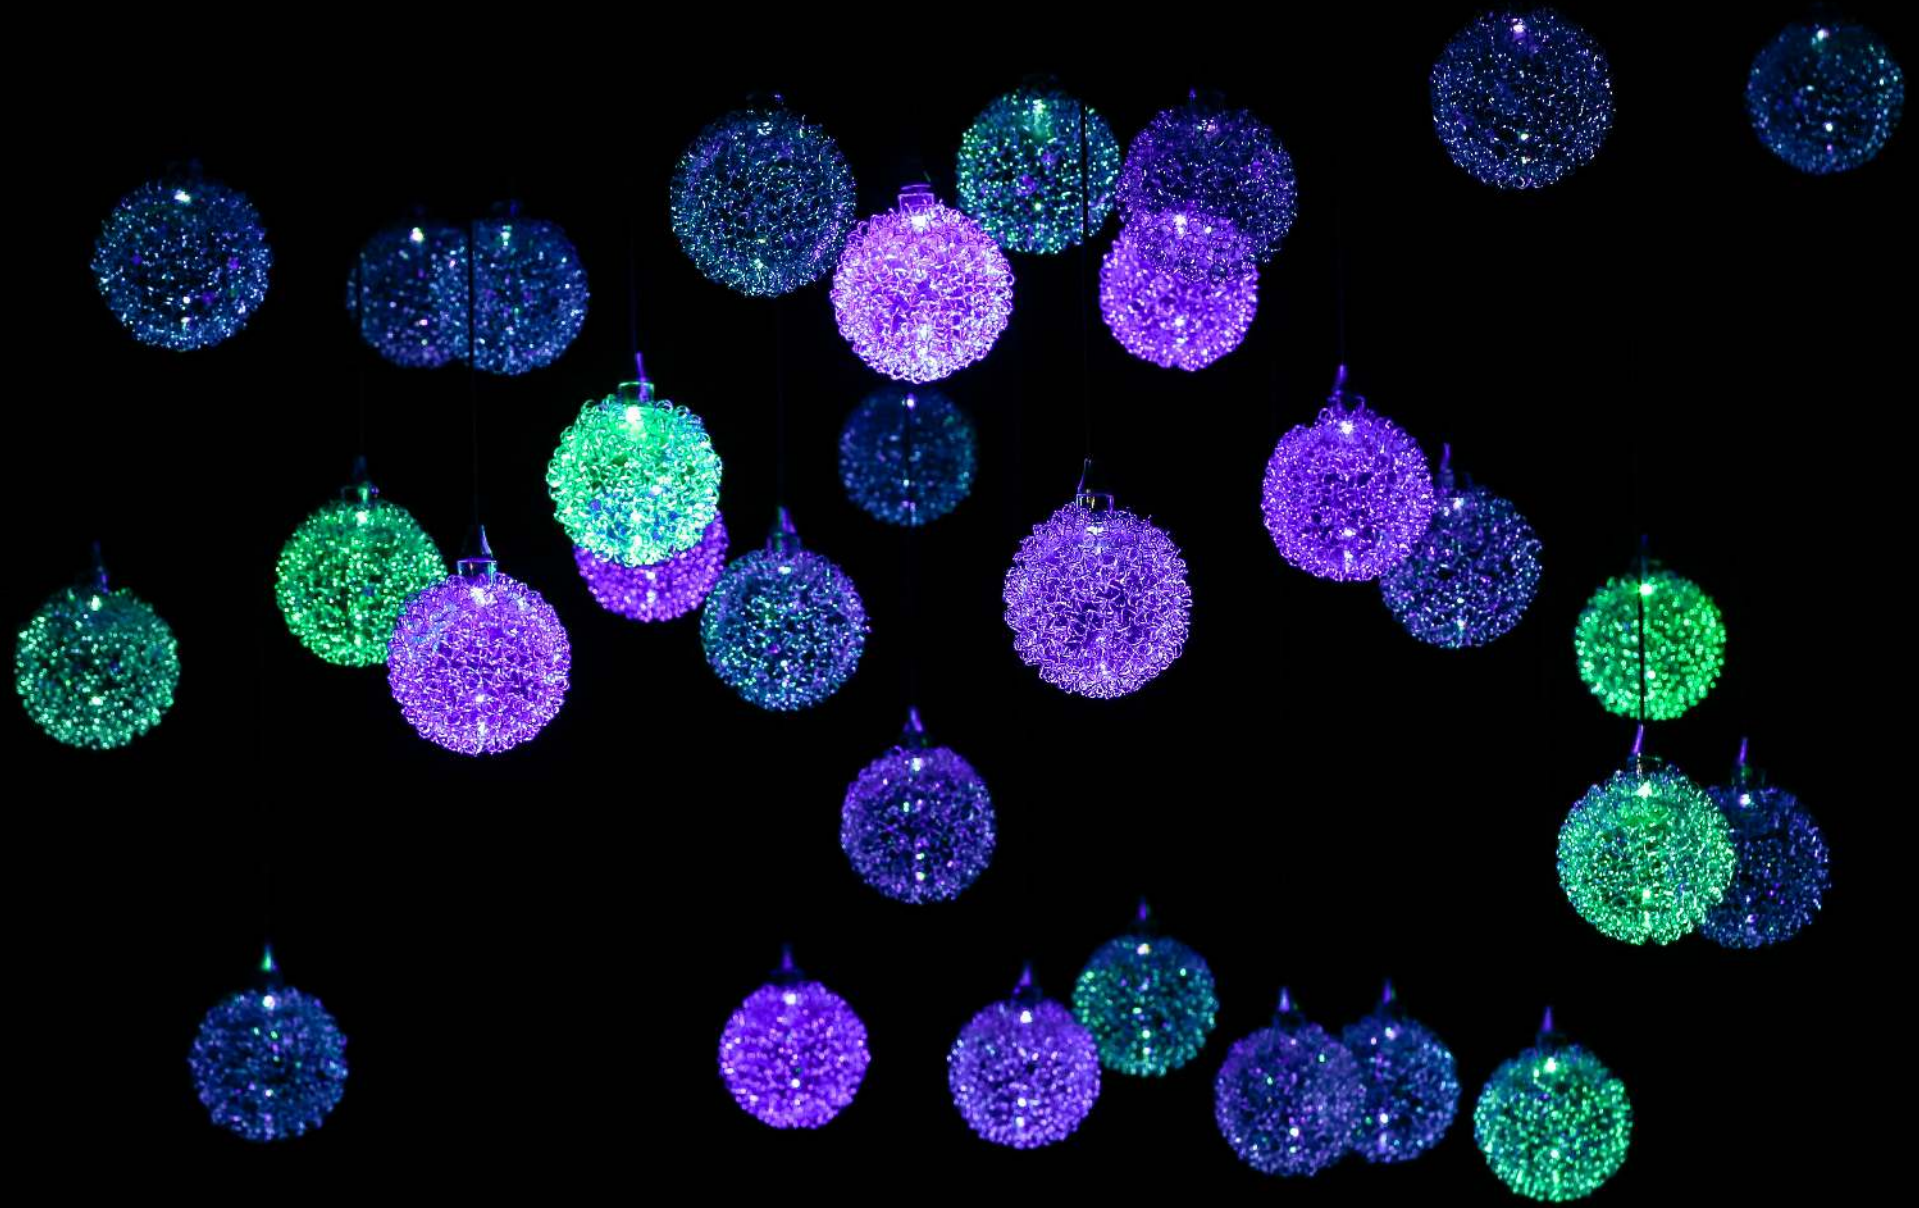

VOLUCI

DYNAMIC LIGHT SCULPTURES

A scalable, kinetic and
dynamic light sculpture

so organic it
connects you
with nature

Graceful movements
4 Billion natural colors
Random patterns
Lifetime memories
Unified in one product

AMOUNT OF MODULES

SCULPTURE LAYOUT SHAPE AND SIZE: ANY KIND, ALL SHAPES ARE POSSIBLE, E.G.

ONE SINGLE STRING OF 16 MODULES, A SQUARE OF 8X8 MODULES, RECTANGULAR SHAPE OF 8X128 MODULES OR ANY ODD SIZED SHAPE.

MIN NUMBER OF MODULES	1
MAX NUMBER OF MODULES	UNLIMITED
DIFFERENT MODULE VARIANTS AVAILABLE	
MOVING & NON-MOVING	TRUE COLOR LIT & NON-LIT
MAX TRAVEL DISTANCE	9METER
LIGHT OUTPUT	~3WATT
COLOR CONTROL	32-BITS COLOR DEPTH EFFECTIVELY ANY POSSIBLE COLOR
OBJECT SHAPE AND SIZE	FREE TO CHOOSE
MAX OBJECT WEIGHT MODULE	500G
FOOTPRINT MODULE CONTROL	150X150MM
MAX POWER CONSUMPTION	10WATT THROUGH CENTRAL CONTROL UNIT