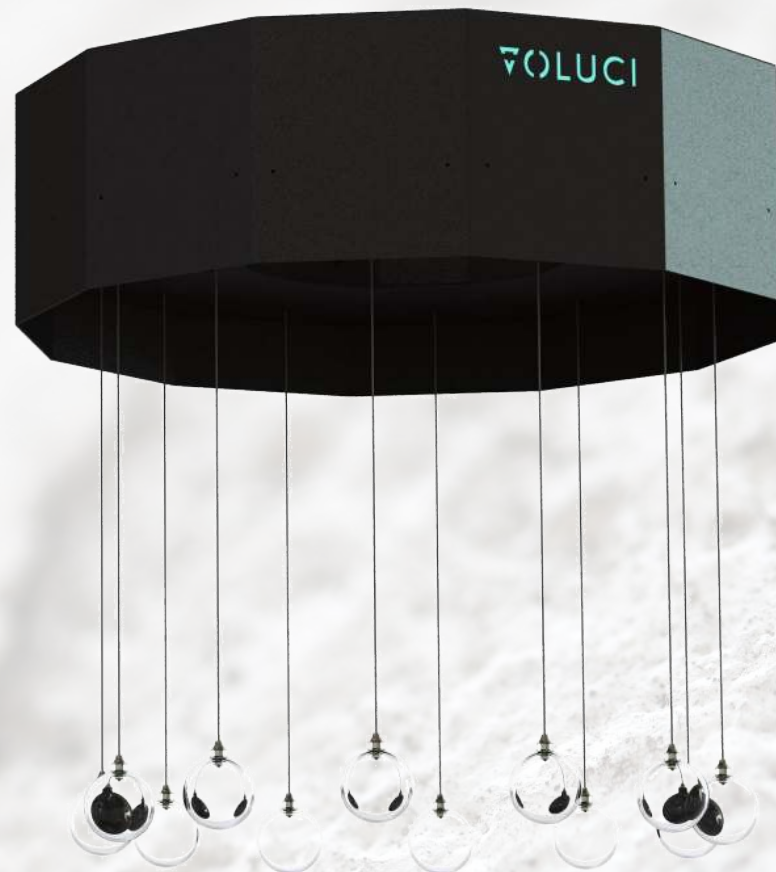

VOLUCI

DYNAMIC LIGHT SCULPTURES

A scalable, kinetic and
dynamic light sculpture

so organic it
connects you
with nature

Graceful movements
4 Billion natural colors
Random patterns
Lifetime memories
Unified in one product

DESIGNED AND DEVELOPED
IN THE NETHERLANDS

ONLY ONE CCU REQUIRED FOR EACH STAND-ALONE SCULPTURE.

INTERFACE

WEB-BASED
ETHERNET
OSC
DMX
ART-NET
STAND-ALONE
CUSTOM

POWER

85-264VAC @ 47..63HZ.

RATED POWER

DEPENDS ON THE NUMBER OF
DLM'S CONNECTED

AMOUNT OF MODULES

SCULPTURE LAYOUT SHAPE AND SIZE: ANY KIND, ALL SHAPES ARE POSSIBLE, E.G.

ONE SINGLE STRING OF 16 MODULES, A SQUARE OF 8X8 MODULES, RECTANGULAR SHAPE OF 8X128 MODULES OR ANY ODD SIZED SHAPE.

MIN NUMBER OF MODULES	1
MAX NUMBER OF MODULES	UNLIMITED
DIFFERENT MODULE VARIANTS AVAILABLE	
MOVING & NON-MOVING	TRUE COLOR LIT & NON-LIT
MAX TRAVEL DISTANCE	9METER
LIGHT OUTPUT	~3WATT
COLOR CONTROL	32-BITS COLOR DEPTH EFFECTIVELY ANY POSSIBLE COLOR
OBJECT SHAPE AND SIZE	FREE TO CHOOSE
MAX OBJECT WEIGHT MODULE	500G
FOOTPRINT MODULE CONTROL	150X150MM
MAX POWER CONSUMPTION	10WATT THROUGH CENTRAL CONTROL UNIT