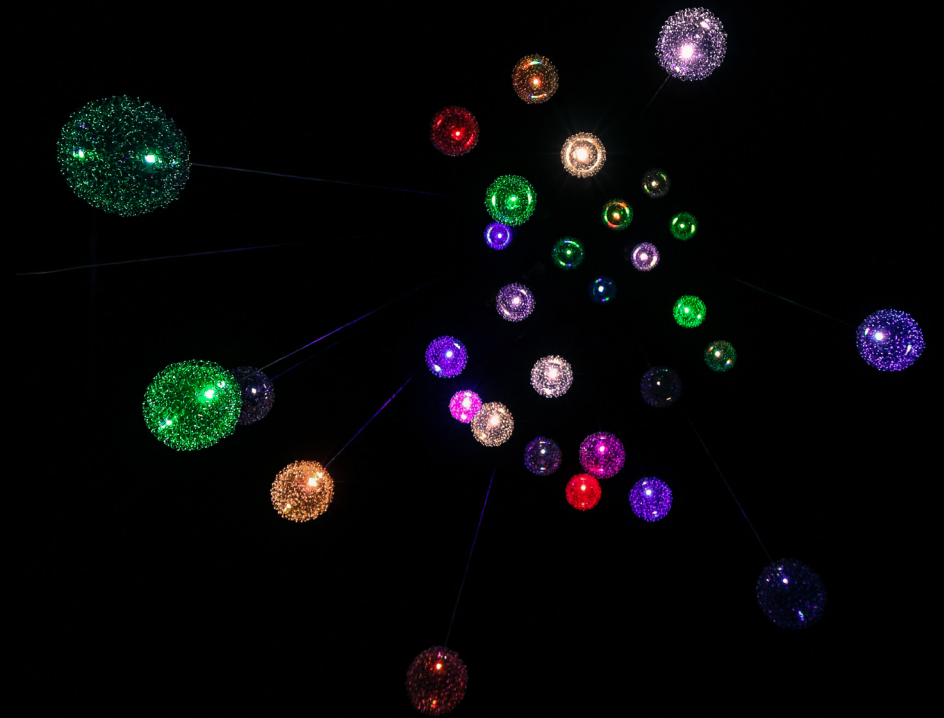

VOLUCI

DYNAMIC LIGHT SCULPTURES

A scalable, kinetic and
dynamic light sculpture

so organic it
connects you
with nature

Graceful movements
4 Billion natural colors
Random patterns
Lifetime memories
Unified in one product

DESIGNED AND DEVELOPED
IN THE NETHERLANDS

ONLY ONE CCU REQUIRED FOR EACH STAND-ALONE SCULPTURE.

INTERFACE

WEB-BASED
ETHERNET
OSC
DMX
ART-NET
STAND-ALONE
CUSTOM

POWER

85-264VAC @ 47..63HZ.

RATED POWER

DEPENDS ON THE NUMBER OF
DLM'S CONNECTED

MIN NUMBER OF MODULES	1
MAX NUMBER OF MODULES	UNLIMITED
DIFFERENT MODULE VARIANTS AVAILABLE	
MOVING & NON-MOVING	TRUE COLOR LIT & NON-LIT
MAX TRAVEL DISTANCE	9METER
LIGHT OUTPUT	~3WATT
COLOR CONTROL	32-BITS COLOR DEPTH EFFECTIVELY ANY POSSIBLE COLOR
OBJECT SHAPE AND SIZE	FREE TO CHOOSE
MAX OBJECT WEIGHT MODULE	500G
FOOTPRINT MODULE CONTROL	150X150MM
MAX POWER CONSUMPTION	10WATT THROUGH CENTRAL CONTROL UNIT

VOLUCI

DYNAMIC LIGHT SCULPTURES

a brand of Stogger Architectural

Part of Stogger Group
Masters in wireless lighting.

Haagveld 1a
5981 PK Panningen
The Netherlands
+31 77 20 577 20
www.stogger.com
info@stogger.com