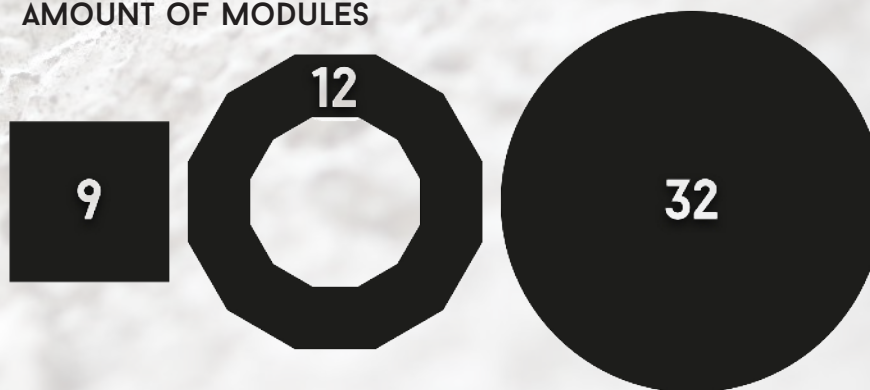

AMOUNT OF MODULES